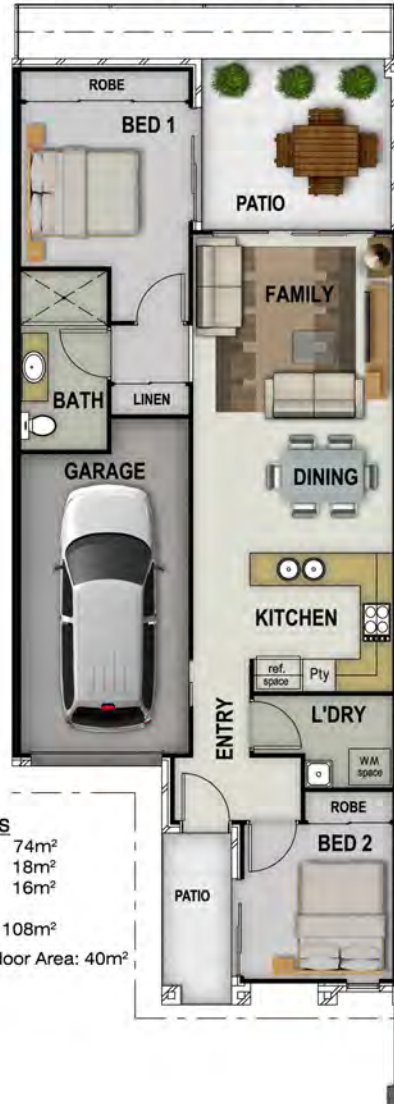

Artist Impression

'DIAMANBROOK' - 25 Hinchinbrook Ave

Artist Impression

'DIAMANBROOK' - 25 Hinchinbrook Ave

'DIAMANBROOK'
25 Hinchinbrook Ave

Diamantina Cres

Hinchinbrook Ave

'DIAMANBROOK'

25 Hinchinbrook Ave - Lot 1

'DIAMANBROOK'

25 Hinchinbrook Ave - Lot 2

FLOOR AREAS	
LIVING:	67m ²
GARAGE:	18m ²
PATIOS:	14m ²
TOTAL:	99m²
Exclusive Outdoor Area: 63m ²	

'DIAMANBROOK'

25 Hinchinbrook Ave - Lot 3

FLOOR AREAS	
LIVING:	74m ²
GARAGE:	18m ²
PATIOS:	16m ²
TOTAL:	108m²
Exclusive Outdoor Area: 40m ²	

'DIAMANBROOK'

25 Hinchinbrook Ave - Lot 4

FLOOR AREAS	
LIVING:	74m ²
GARAGE:	18m ²
PATIOS:	17m ²
TOTAL:	109m²
Exclusive Outdoor Area: 60m ²	