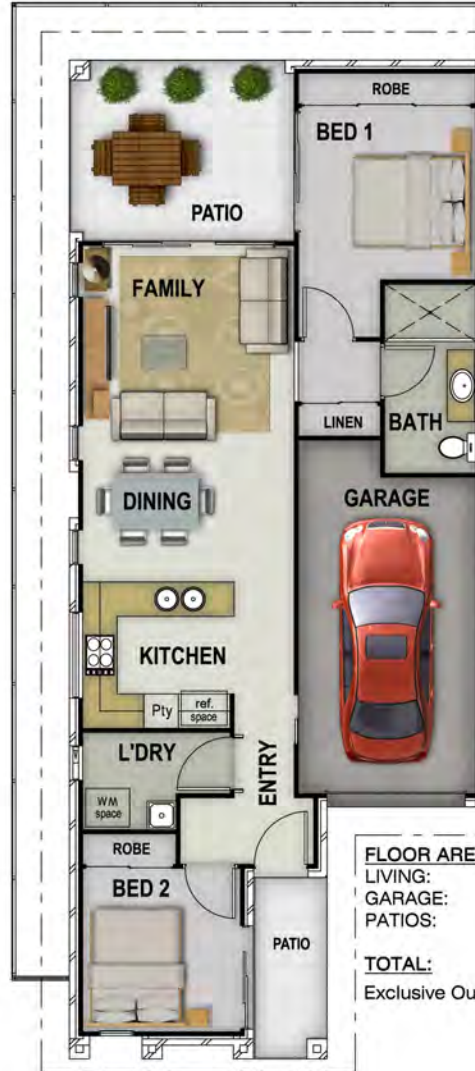

Artist Impression

'DIAMANBROOK' - 25 Hinchinbrook Ave

Artist Impression

'DIAMANBROOK' - 25 Hinchinbrook Ave

'DIAMANBROOK'
25 Hinchinbrook Ave

Diamantina Cres

Hinchinbrook Ave

'DIAMANBROOK'

25 Hinchinbrook Ave - Lot 1

'DIAMANBROOK'

25 Hinchinbrook Ave - Lot 2

FLOOR AREAS	
LIVING:	67m ²
GARAGE:	18m ²
PATIOS:	14m ²
TOTAL:	99m²
Exclusive Outdoor Area: 63m ²	

'DIAMANBROOK'

25 Hinchinbrook Ave - Lot 3

FLOOR AREAS	
LIVING:	74m ²
GARAGE:	18m ²
PATIOS:	16m ²
TOTAL:	108m²
Exclusive Outdoor Area: 40m ²	

'DIAMANBROOK'

25 Hinchinbrook Ave - Lot 4

FLOOR AREAS	
LIVING:	74m ²
GARAGE:	18m ²
PATIOS:	17m ²
TOTAL:	109m²
Exclusive Outdoor Area: 60m ²	