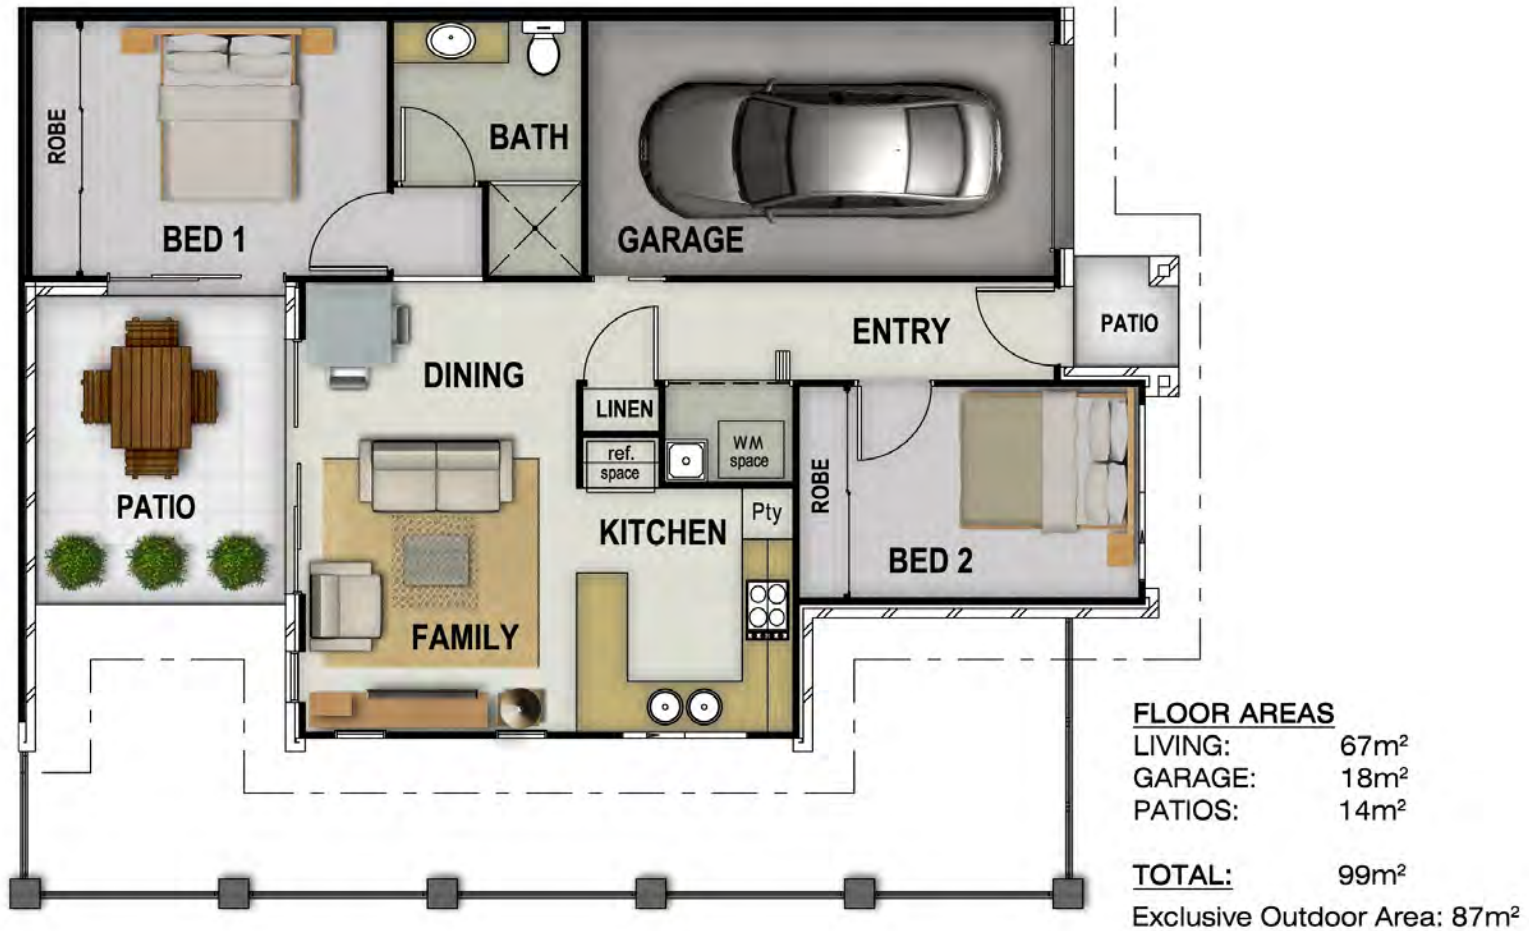

Artist Impression

'DIAMANBROOK' - 25 Hinchinbrook Ave

Artist Impression

'DIAMANBROOK' - 25 Hinchinbrook Ave

'DIAMANBROOK'
25 Hinchinbrook Ave

Diamantina Cres

Hinchinbrook Ave

'DIAMANBROOK'

25 Hinchinbrook Ave - Lot 1

'DIAMANBROOK'

25 Hinchinbrook Ave - Lot 2

FLOOR AREAS	
LIVING:	67m ²
GARAGE:	18m ²
PATIOS:	14m ²
TOTAL:	99m²
Exclusive Outdoor Area: 63m ²	

'DIAMANBROOK'

25 Hinchinbrook Ave - Lot 3

FLOOR AREAS	
LIVING:	74m ²
GARAGE:	18m ²
PATIOS:	16m ²
TOTAL:	108m²
Exclusive Outdoor Area: 40m ²	

'DIAMANBROOK'

25 Hinchinbrook Ave - Lot 4

FLOOR AREAS	
LIVING:	74m ²
GARAGE:	18m ²
PATIOS:	17m ²
TOTAL:	109m²
Exclusive Outdoor Area: 60m ²	